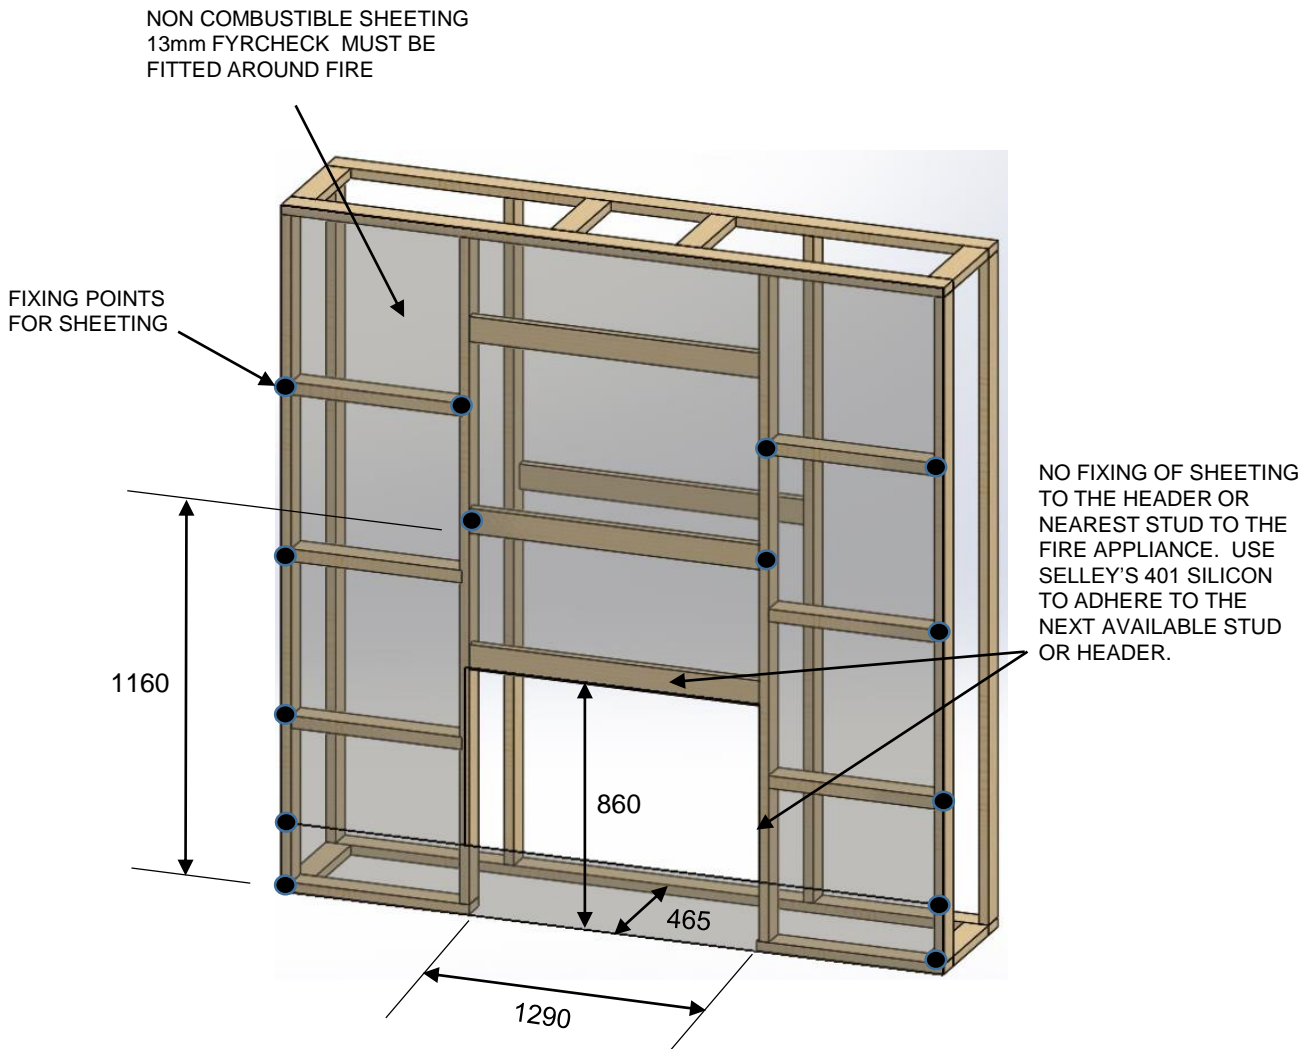

FRAMING SIZE SLR X

NOTE: DO NOT CUT SHEETING TO THE OPENING SIZE (860x1290) THERE IS AN OVERLAP REQUIRED

SLR X NON - COMBUSTIBLE SHEETING

NON COMBUSTIBLE
SHEETING 13mm
FYRCHECK MUST BE
FITTED AROUND
FIRE