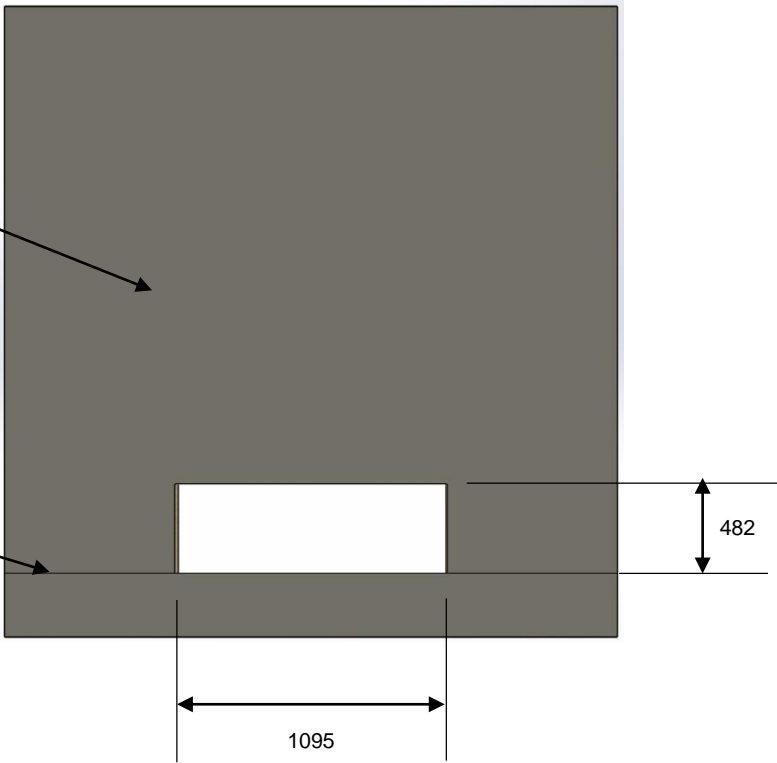

FRAMING SIZE SLR X

NOTE: DO NOT CUT SHEETING TO THE OPENING SIZE (860x1290) THERE IS AN OVERLAP REQUIRED

SLR X NON - COMBUSTIBLE SHEETING

NON COMBUSTIBLE
SHEETING 13mm
FYRCHECK MUST BE
FITTED AROUND
FIRE

JOIN SHEETING AT
THIS POINT

1095

482