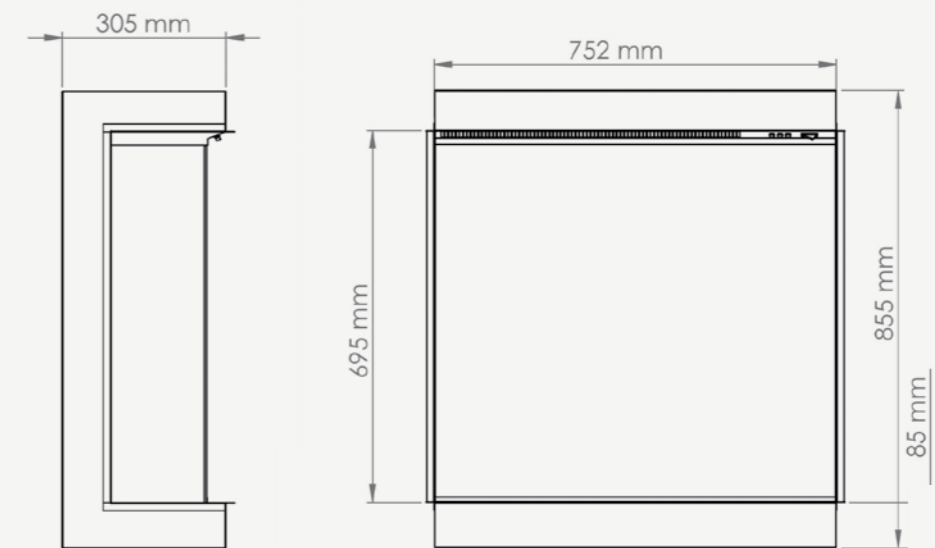

One, two or three aspect fire windows can be chosen to suit at the time of installation. Designed to be superbly versatile, imagination need no longer be limited by two dimensions.

iRANGE i750E - OVERALL UNIT DIMENSIONS (MM)