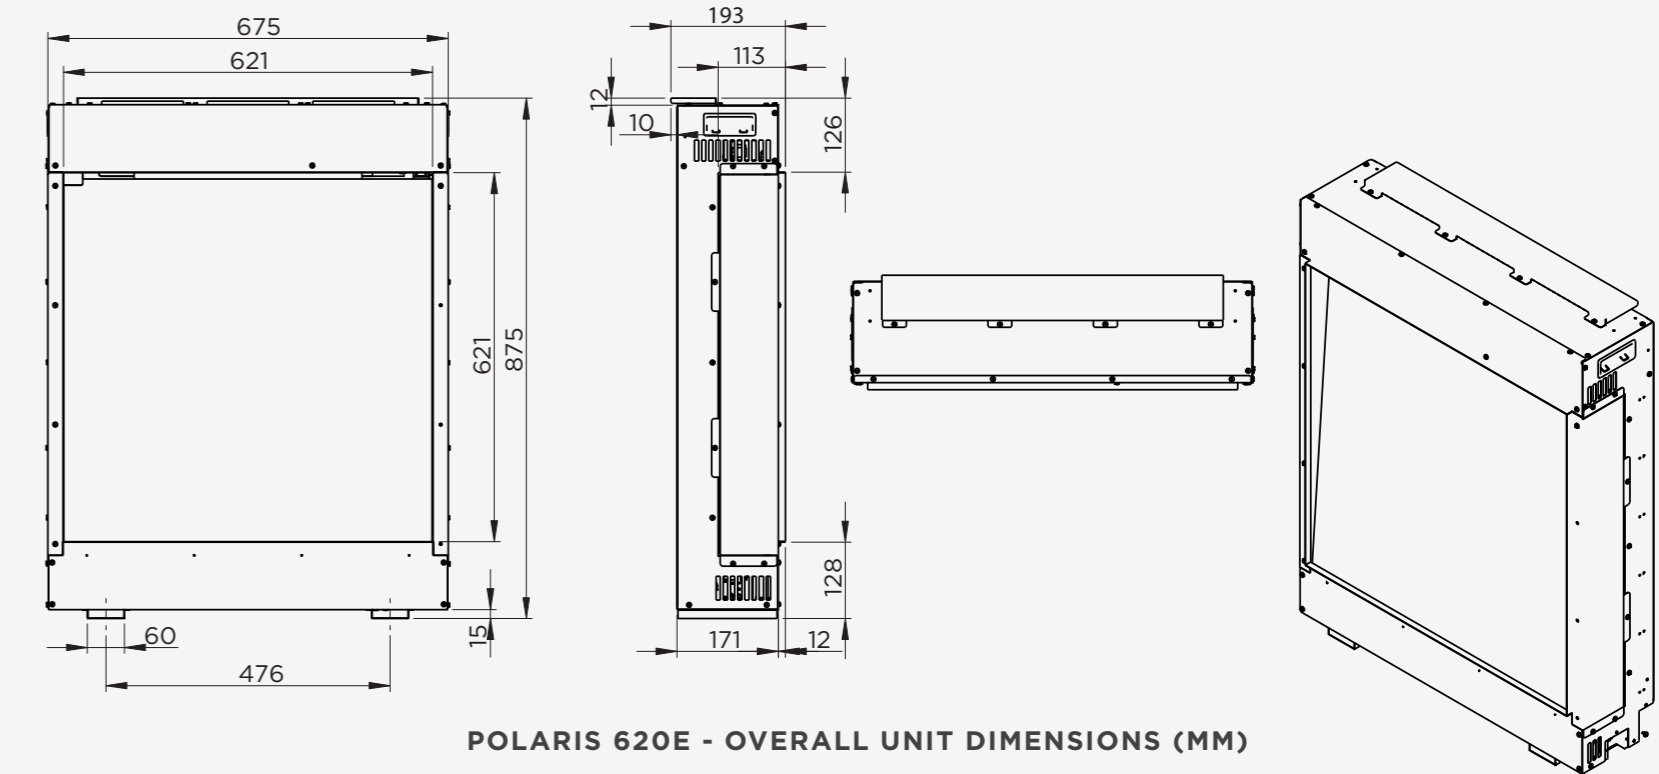

POLARIS 620E - OVERALL UNIT DIMENSIONS (MM)

FEATURES

- Realistic flame effect: Choice of 3 flame colours
- 5 flame speeds
- Active glowing ember fuel bed: 5 brightness settings
- 13 different colours
- Setting that cycles through all options above
- Hand painted logs as standard. No logs are repeated in a set, genuinely realistic look
- The fuel bed also includes embers and bark
- LED technology means low running costs and long life usage
- Anti-reflective window on front and sides as standard
- Accurate room temperature control
- Remote thermostat in hand remote
- 1-2kW adaptive control (on board energy manager)
- Daily and 7-day Programmable Heating