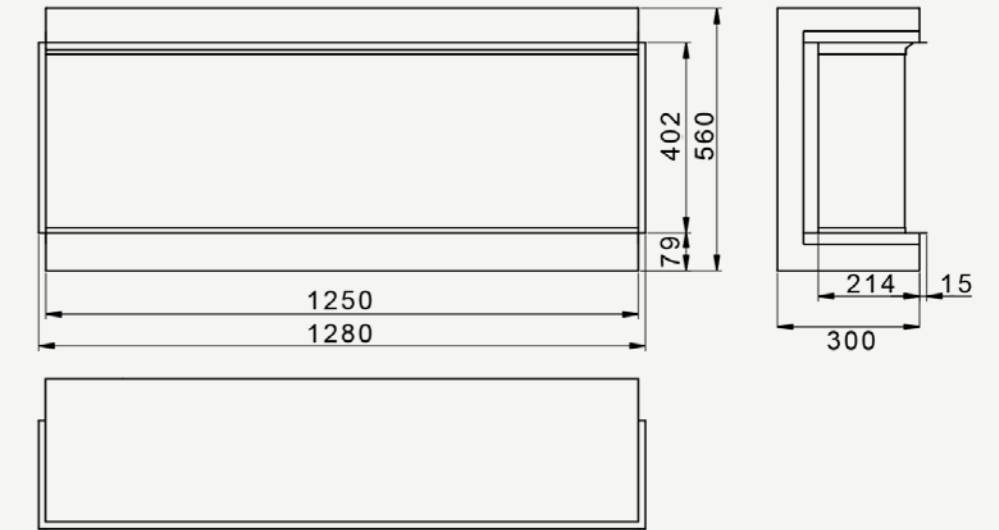

iRANGE i1250 - OVERALL UNIT DIMENSIONS (MM)

FEATURES

- Liveflame Options - A beautiful fire with flame effects to match your mood. Three flame colours; white, orange, and a combination of white and orange
- Amberlight Fuel Bed - A palette of thirteen glorious colours, and a fourteenth setting that cycles through all thirteen options
- Optional Mood Lighting - Create the right mood in your room by lighting the area surrounding your fire
- EcoDesign Compliant - Love your fire, love the energy you save
- Thermocontrol Remote - Simple controls from a single handset
- Log Fuel Bed - Standard woodland log fuel bed, or optional driftwood and quartered split log sets
- Installation - Removable side panels allow for installation with one, two, or three sides of glass showing