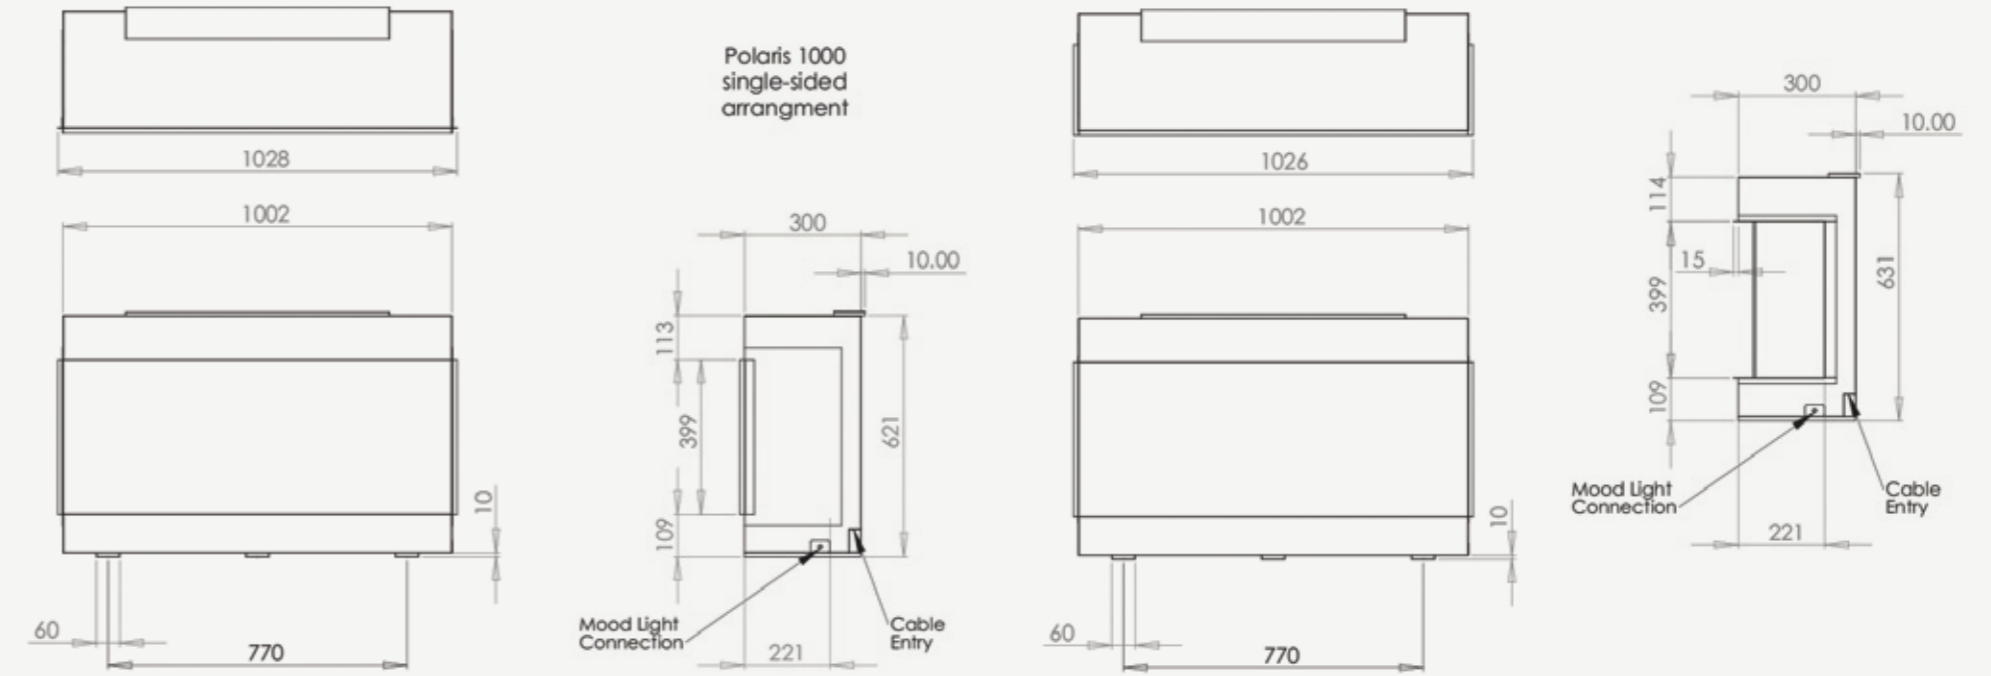

POLARIS 1000E - OVERALL UNIT DIMENSIONS (MM)

FEATURES

- Realistic flame effect: Choice of 3 flame colours
- 5 flame speeds
- Active glowing ember fuel bed: 5 brightness settings
- 13 different colours
- Setting that cycles through all options above
- Hand painted logs as standard. No logs are repeated in a set, genuinely realistic look
- The fuel bed also includes embers and bark
- LED technology means low running costs and long life usage
- Anti-reflective window on front and sides as standard
- Accurate room temperature control
- Remote thermostat in hand remote
- 1-2kW adaptive control (on board energy manager)
- Daily and 7-day Programmable Heating