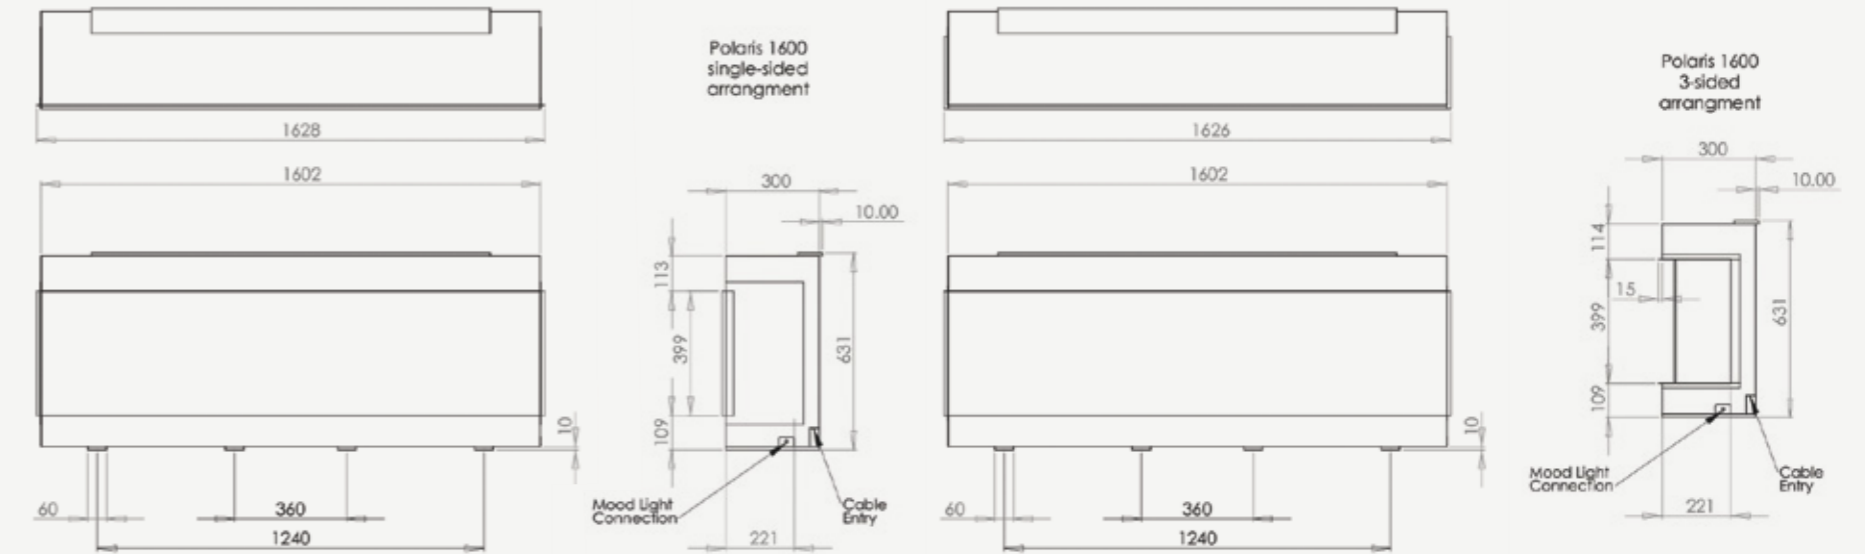

POLARIS 1600E - OVERALL UNIT DIMENSIONS (MM)

FEATURES

- Realistic flame effect: Choice of 3 flame colours
- 5 flame speeds
- Active glowing ember fuel bed: 5 brightness settings
- 13 different colours
- Setting that cycles through all options above
- Hand painted logs as standard. No logs are repeated in a set, genuinely realistic look
- The fuel bed also includes embers and bark
- LED technology means low running costs and long life usage
- Anti-reflective window on front and sides as standard
- Accurate room temperature control
- Remote thermostat in hand remote
- 1-2kW adaptive control (on board energy manager)
- Daily and 7-day Programmable Heating