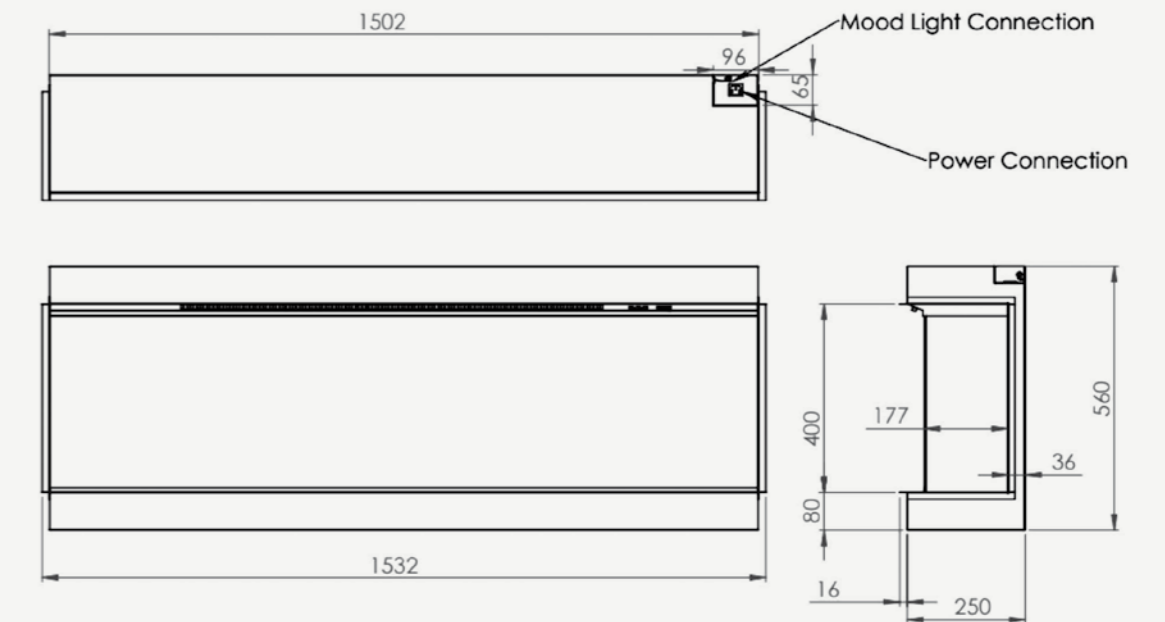

LUMINOSA 150

Featuring our new Real Flame Technology, the Luminosa 150 provides the sharpest, most realistic flames ever seen on an electric fire. You will find yourself mesmerized by the embers and smoke in the flame effect, and the pulsating log light creating the ultimate in luxury electric fires.

Installation is possible in three aspects, making it ideal for media wall, feature wall or dividing walls alike.

The only limit is your imagination with 16 flame colours, 9 log lights, 10 fuel bed options, and optional LED Lighting with 14 colours.