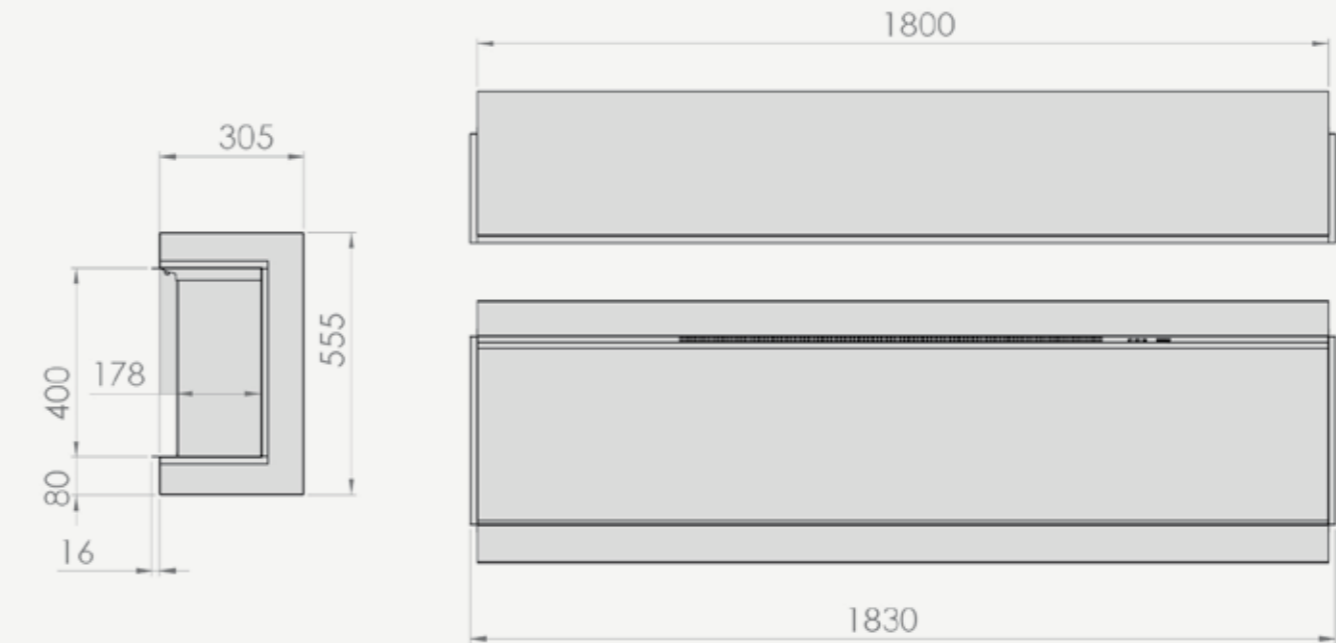

iRANGE i1800E - OVERALL UNIT DIMENSIONS (MM)

FEATURES

- Liveflame Options - A beautiful fire with flame effects to match your mood. Three flame colours; white, orange, and a combination of white and orange
- Amberlight Fuel Bed - A palette of thirteen glorious colours, and a fourteenth setting that cycles through all thirteen options
- Optional Mood Lighting - Create the right mood in your room by lighting the area surrounding your fire
- EcoDesign Compliant - Love your fire, love the energy you save
- Thermocontrol Remote - Simple controls from a single handset
- Log Fuel Bed - Standard woodland log fuel bed, or optional driftwood and quartered split log sets
- Installation - Removable side panels allow for installation with one, two, or three sides of glass showing