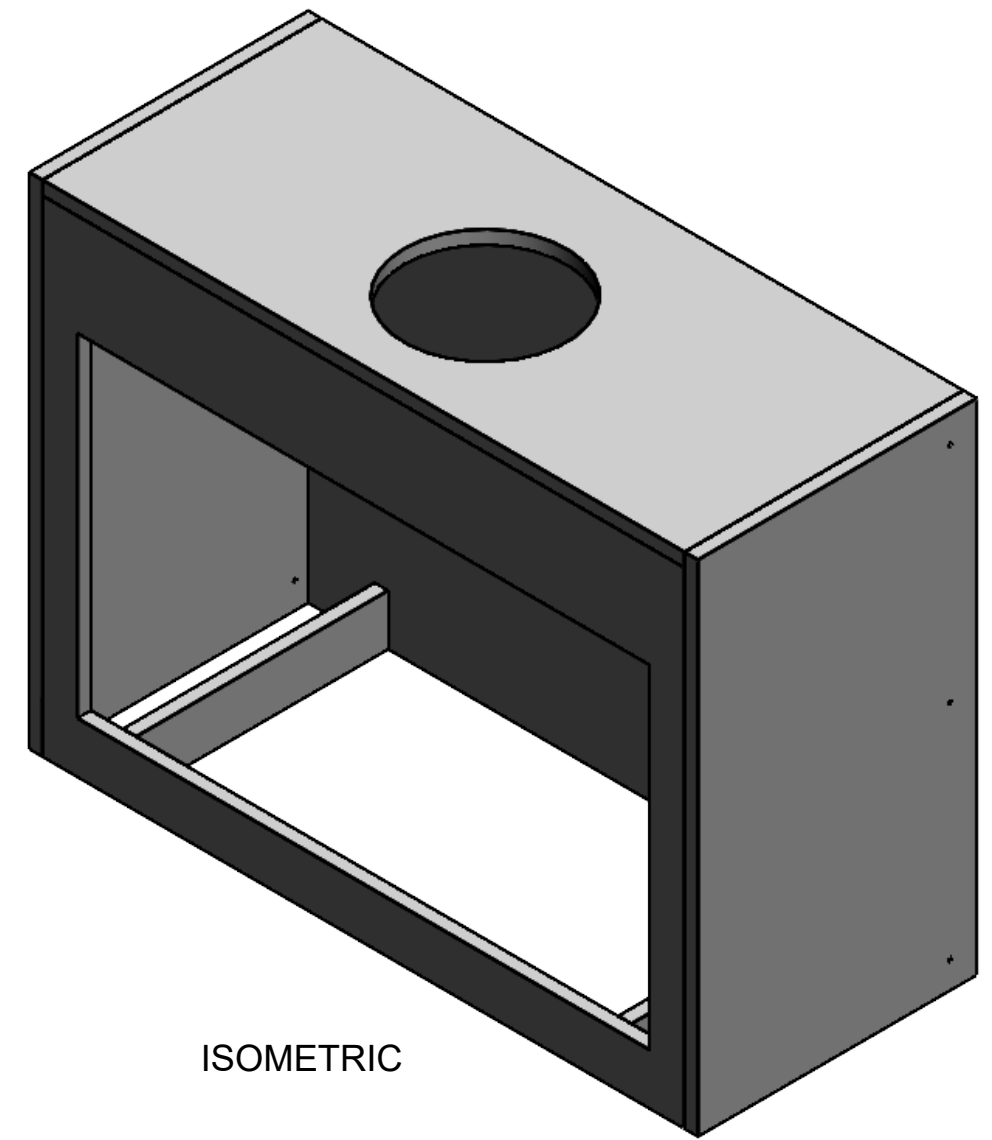

TOP VIEW

FRONT VIEW

SIDE VIEW

ISOMETRIC

PRELIMINARY

Tuesday, 26 November 2019 11:07:58 AM

DWG. NO. D-191010			
DESCRIPTION: celestial 900 with fan 25mm board			
NAME	SIGNATURE	DATE	A3
DRAWN MH		23/04/2019	
CHK'D			
APPV'D			
MATERIAL:			
WEIGHT:		SCALE: 1:10	SHEET 1 OF 1