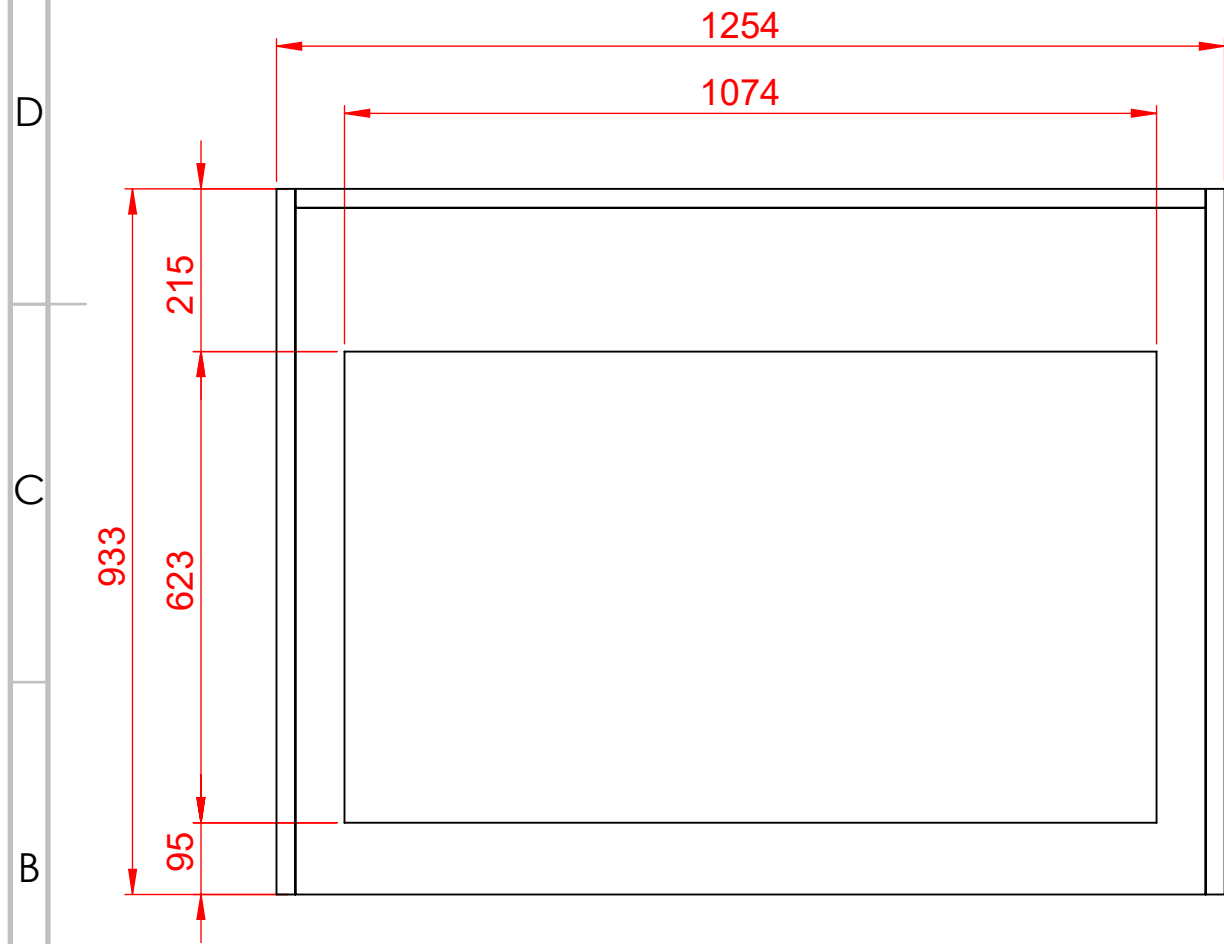

TOP VIEW

FRONT VIEW

SIDE VIEW

ISOMETRIC

PRELIMINARY

Tuesday, 26 November 2019 11:07:58 AM

DWG. NO. D-191010			
DESCRIPTION: celestial 900 with fan 25mm board			
NAME	SIGNATURE	DATE	A3
DRAWN MH		23/04/2019	
CHK'D			
APPV'D			
MATERIAL:			
WEIGHT:		SCALE: 1:10	SHEET 1 OF 1