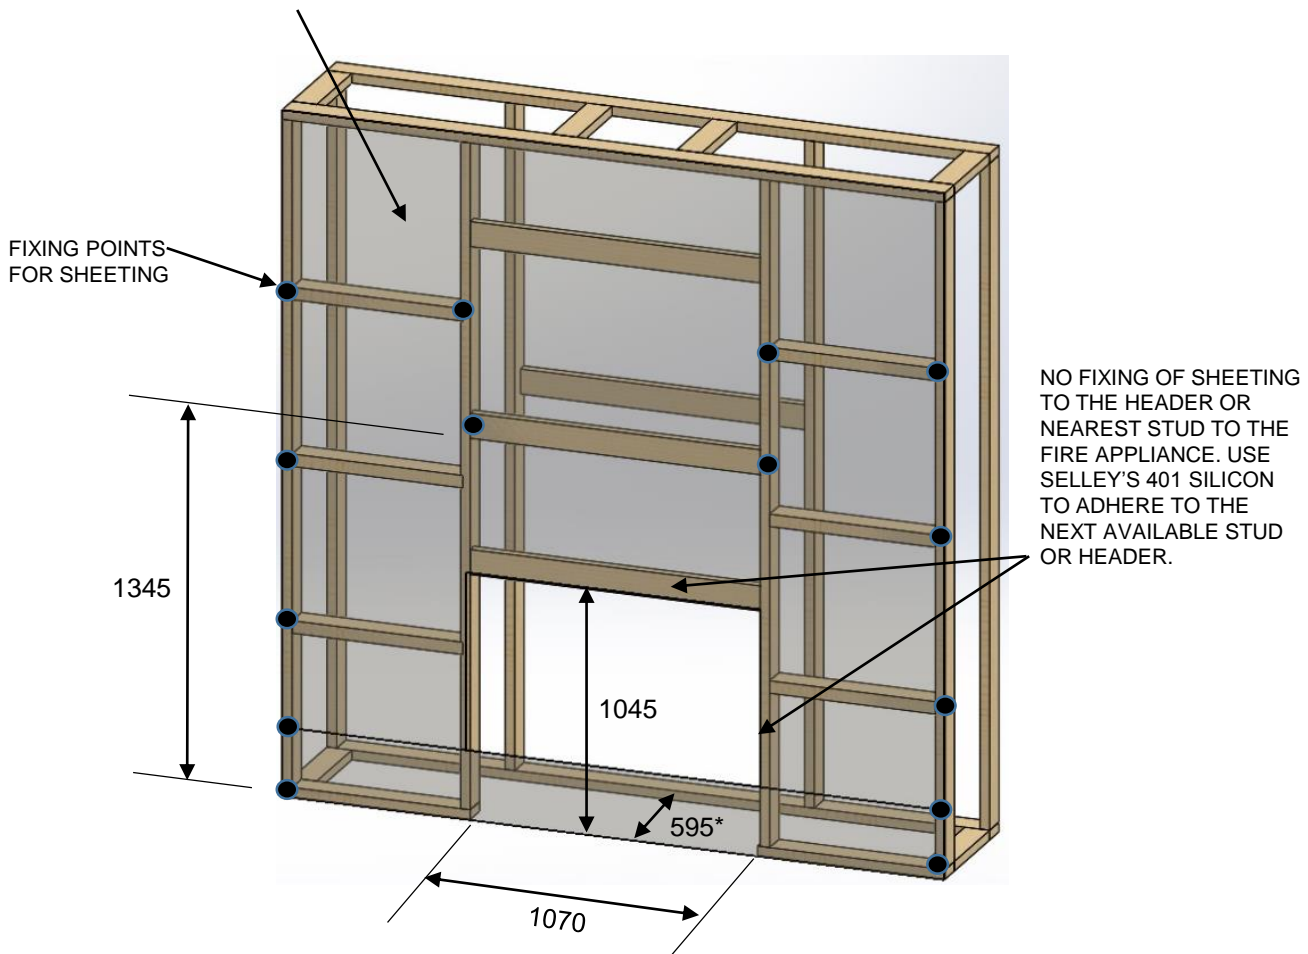

## FRAMING SIZE 6X CLEAN FACE

NON COMBUSTIBLE SHEETING  
13mm FYRCHECK MUST BE  
FITTED AROUND FIRE

**\* WHEN USING CLEAN FACE FRONT ONLY**

**NOTE:** DO NOT CUT SHEETING TO THE OPENING SIZE (1045x1070) THERE IS AN OVERLAP REQUIRED

32mm X 20mm ANGLE (PAINTED BLACK) TO BE ATTACHED TO THE FRAME OF THE FIREPLACE ADJACENT TO THE OPENING FOR GLASS FRONT. 20mm LEG OF ANGLE TO BE FIXED TO FIRE. TOP OF THE ANGLE TO ALIGN WITH LOUVRE ON TOP OF THE FIRE.

IF THE FRAME DEPTH IS NOT INCREASED WHEN USING CLEAN FACE FRONT, IT WILL PROTRUDE BY 20-30MM INTO THE ROOM.