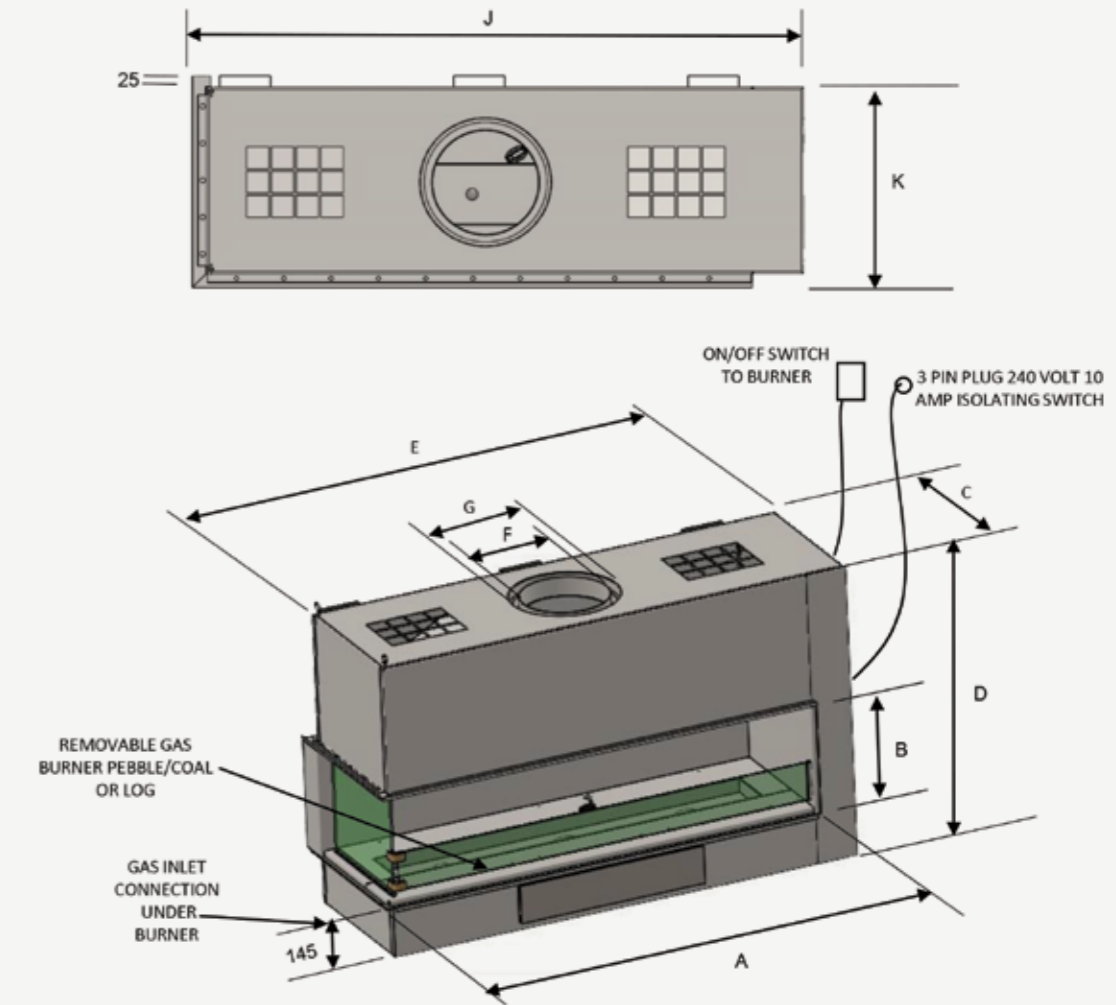

TWO SIDED	A	B	C	D	E	F	G	H	I	J	K
1100 EDGE	1168	286	405	773	1265	225	275	10	15	1292	430
1500 EDGE	1545	286	435	903	1638	250	300	10	15	1668	460