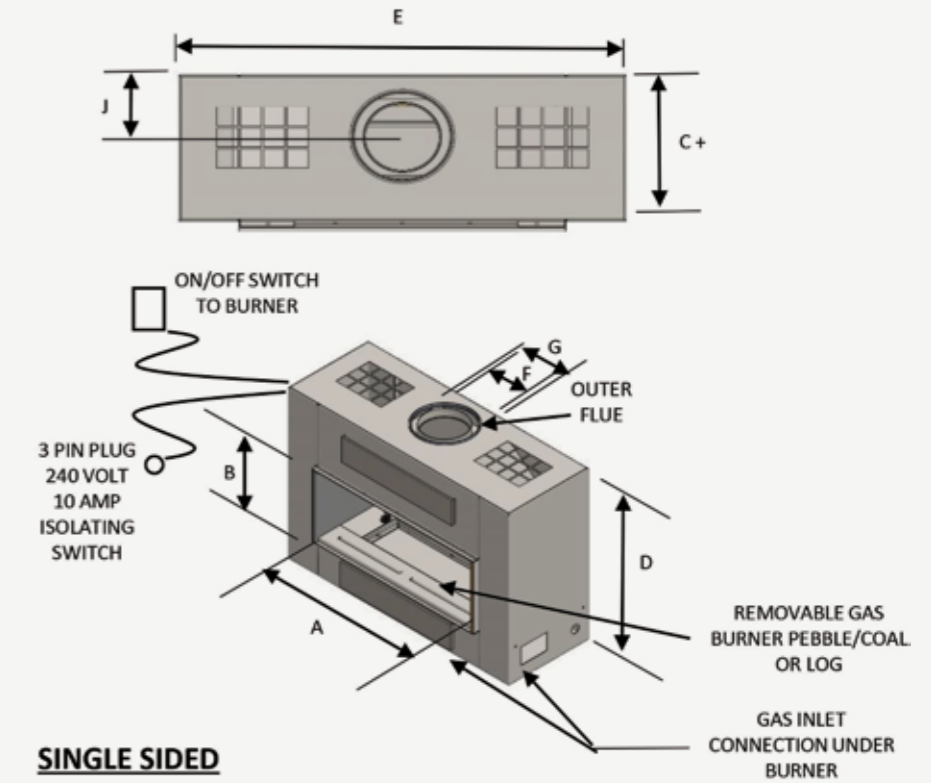

SINGLE SIDED

SINGLE SIDED	A	B	C+	D	E	F	G	H	I	J
700 LOW LINE	700	280	365	673	1000	178	225	10	15	157
850 LOW LINE	850	286	405	773	1095	225	275	10	15	183
1100 LOW LINE	1100	286	405	773	1345	225	275	10	15	202
1500 LOW LINE	1500	286	435	900	1746	250	300	10	15	208
2000 LOW LINE	2000	286	435	900	2246	250	300	10	15	208

+Box size only not including lip frame

** 'J' Measurement to the back edge of unit