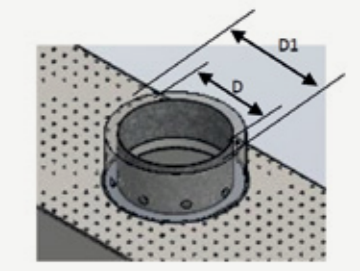

CANTILEVER

The Horizon Cantilever features a low profile design, ensuring a stunning presence in your home.

Horizon fires with their power flue option can be installed into an apartment or home where a vertical flue is impossible to install. The Horizon Cantilever features a low profile design, ensuring a stunning presence in your home. It offers the radiant glow and ambient warmth of a real fire. Cantilevered off the wall to create a stunning feature, the Cantilever 700 or 1100 logs, coal or pebble with its hidden gas control technology will make the perfect centrepiece fireplace feature.

FEATURES

- Iron bark log pebble or coal effects
- Hi flame contemporary burner
- Design can be modified to suit a range of design applications
- Four sizes available, 700, 1100, 1500 & 2000.
- Provides radiant warmth
- 55mj and 65mj gas input
- Electronic ignition
- Available in NG and LPG

	A	A1*	B	C	D	D1	E	F	G	H
CANTILEVER 700	1190	1270	480	455	228	279	177	405	336	170
CANTILEVER 1100	1420	1505	480	455	228	279	177	405	336	188
CANTILEVER 1500	1850	1930	480	455	254	304	177	405	336	224
CANTILEVER 2000	2203	2283	480	455	254	304	177	405	336	189