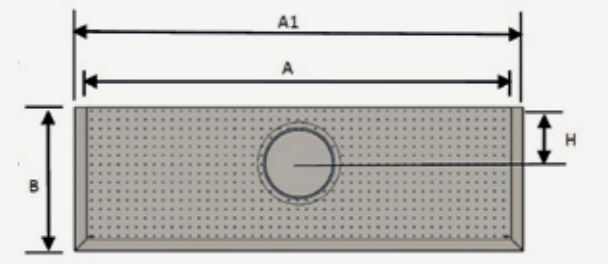

CANTILEVER

The Horizon Cantilever features a low profile design, ensuring a stunning presence in your home.

Horizon fires with their power flue option can be installed into an apartment or home where a vertical flue is impossible to install. The Horizon Cantilever features a low profile design, ensuring a stunning presence in your home. It offers the radiant glow and ambient warmth of a real fire. Cantilevered off the wall to create a stunning feature, the Cantilever 700 or 1100 logs, coal or pebble with its hidden gas control technology will make the perfect centrepiece fireplace feature.

FEATURES

- Iron bark log pebble or coal effects
- Hi flame contemporary burner
- Design can be modified to suit a range of design applications
- Four sizes available, 700, 1100, 1500 & 2000.
- Provides radiant warmth
- 55mj and 65mj gas input
- Electronic ignition
- Available in NG and LPG

	A	A1*	B	C	D	D1	E	F	G	H
CANTILEVER 700	1190	1270	480	455	228	279	177	405	336	170
CANTILEVER 1100	1420	1505	480	455	228	279	177	405	336	188
CANTILEVER 1500	1850	1930	480	455	254	304	177	405	336	224
CANTILEVER 2000	2203	2283	480	455	254	304	177	405	336	189