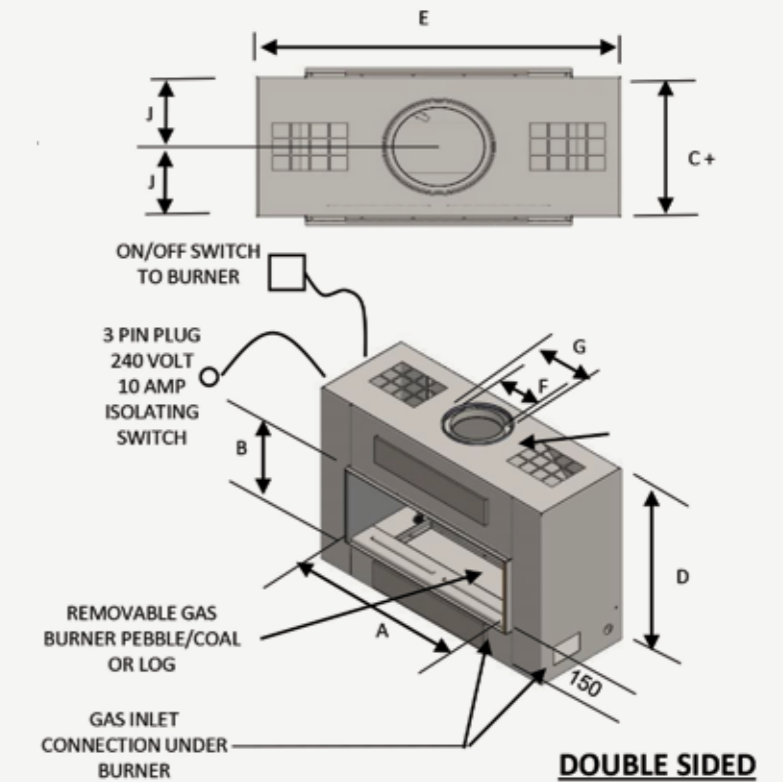

DOUBLE SIDED	A	B	C+	D	E	F	G	H	I	J
700 LOW LINE	700	280	450	673	1000	250	300	10	15	255
850 LOW LINE	850	286	450	773	1095	250	300	10	15	225
1100 LOW LINE	1100	286	450	773	1345	250	300	10	15	225
1500 LOW LINE	1500	286	435	900	1746	300	350	10	27	218
2000 LOW LINE	2000	286	435	900	2246	300	350	10	27	218

*Opening dimensions