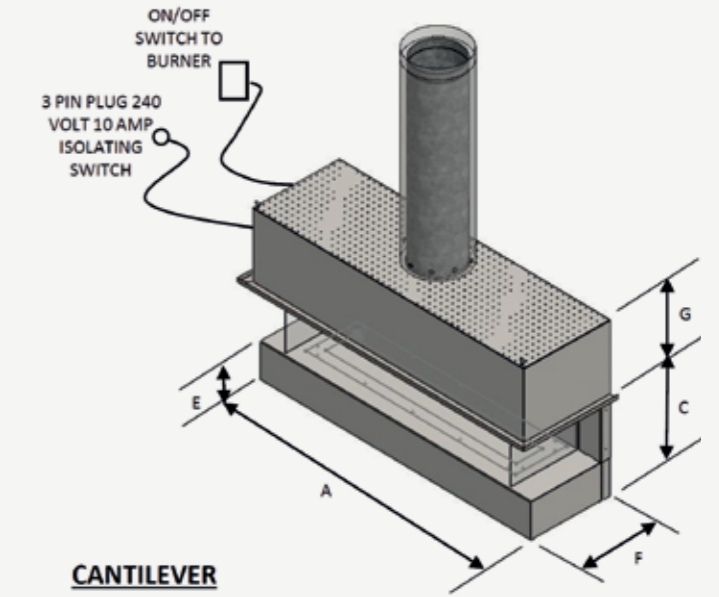

CANTILEVER

The Horizon Cantilever features a low profile design, ensuring a stunning presence in your home.

Horizon fires with their power flue option can be installed into an apartment or home where a vertical flue is impossible to install. The Horizon Cantilever features a low profile design, ensuring a stunning presence in your home. It offers the radiant glow and ambient warmth of a real fire. Cantilevered off the wall to create a stunning feature, the Cantilever 700 or 1100 logs, coal or pebble with its hidden gas control technology will make the perfect centrepiece fireplace feature.

FEATURES

- Iron bark log pebble or coal effects
- Hi flame contemporary burner
- Design can be modified to suit a range of design applications
- Four sizes available, 700, 1100, 1500 & 2000.
- Provides radiant warmth
- 55mj and 65mj gas input
- Electronic ignition
- Available in NG and LPG

	A	A1*	B	C	D	D1	E	F	G	H
CANTILEVER 700	1190	1270	480	455	228	279	177	405	336	170
CANTILEVER 1100	1420	1505	480	455	228	279	177	405	336	188
CANTILEVER 1500	1850	1930	480	455	254	304	177	405	336	224
CANTILEVER 2000	2203	2283	480	455	254	304	177	405	336	189